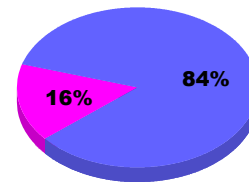

YTD Status Quo Clubs 2012-2013

Status Quo Clubs Compared to Status Quo Members

Legend: Status Quo Clubs (Cyan), Total Status Quo Members (Green)

MEMBERSHIP

Membership Results
2012-2013

Membership
2011-2012

Month	Net Memb Goal	Actual New Memb	Actual Dropped Memb	Gain/Loss of Memb	Gain/Loss of Memb
Jul/Aug/Sep	25	101	-92	9	15
Totals	25	101	-92	9	15

Membership Results 2012-2013

Goal, New, Dropped, Gain/Loss

Legend: Goal (Cyan), Actual (Green), Dropped (Yellow), Gain Loss (Magenta)

Comparison of Membership Gain/Loss

Current Year Compared to the Previous Year

Legend: Current Year (Cyan), Previous Year (Green)

Gender Comparison 2012-2013

Jul/Aug/Sep

Legend: Male (Blue), Female (Magenta)